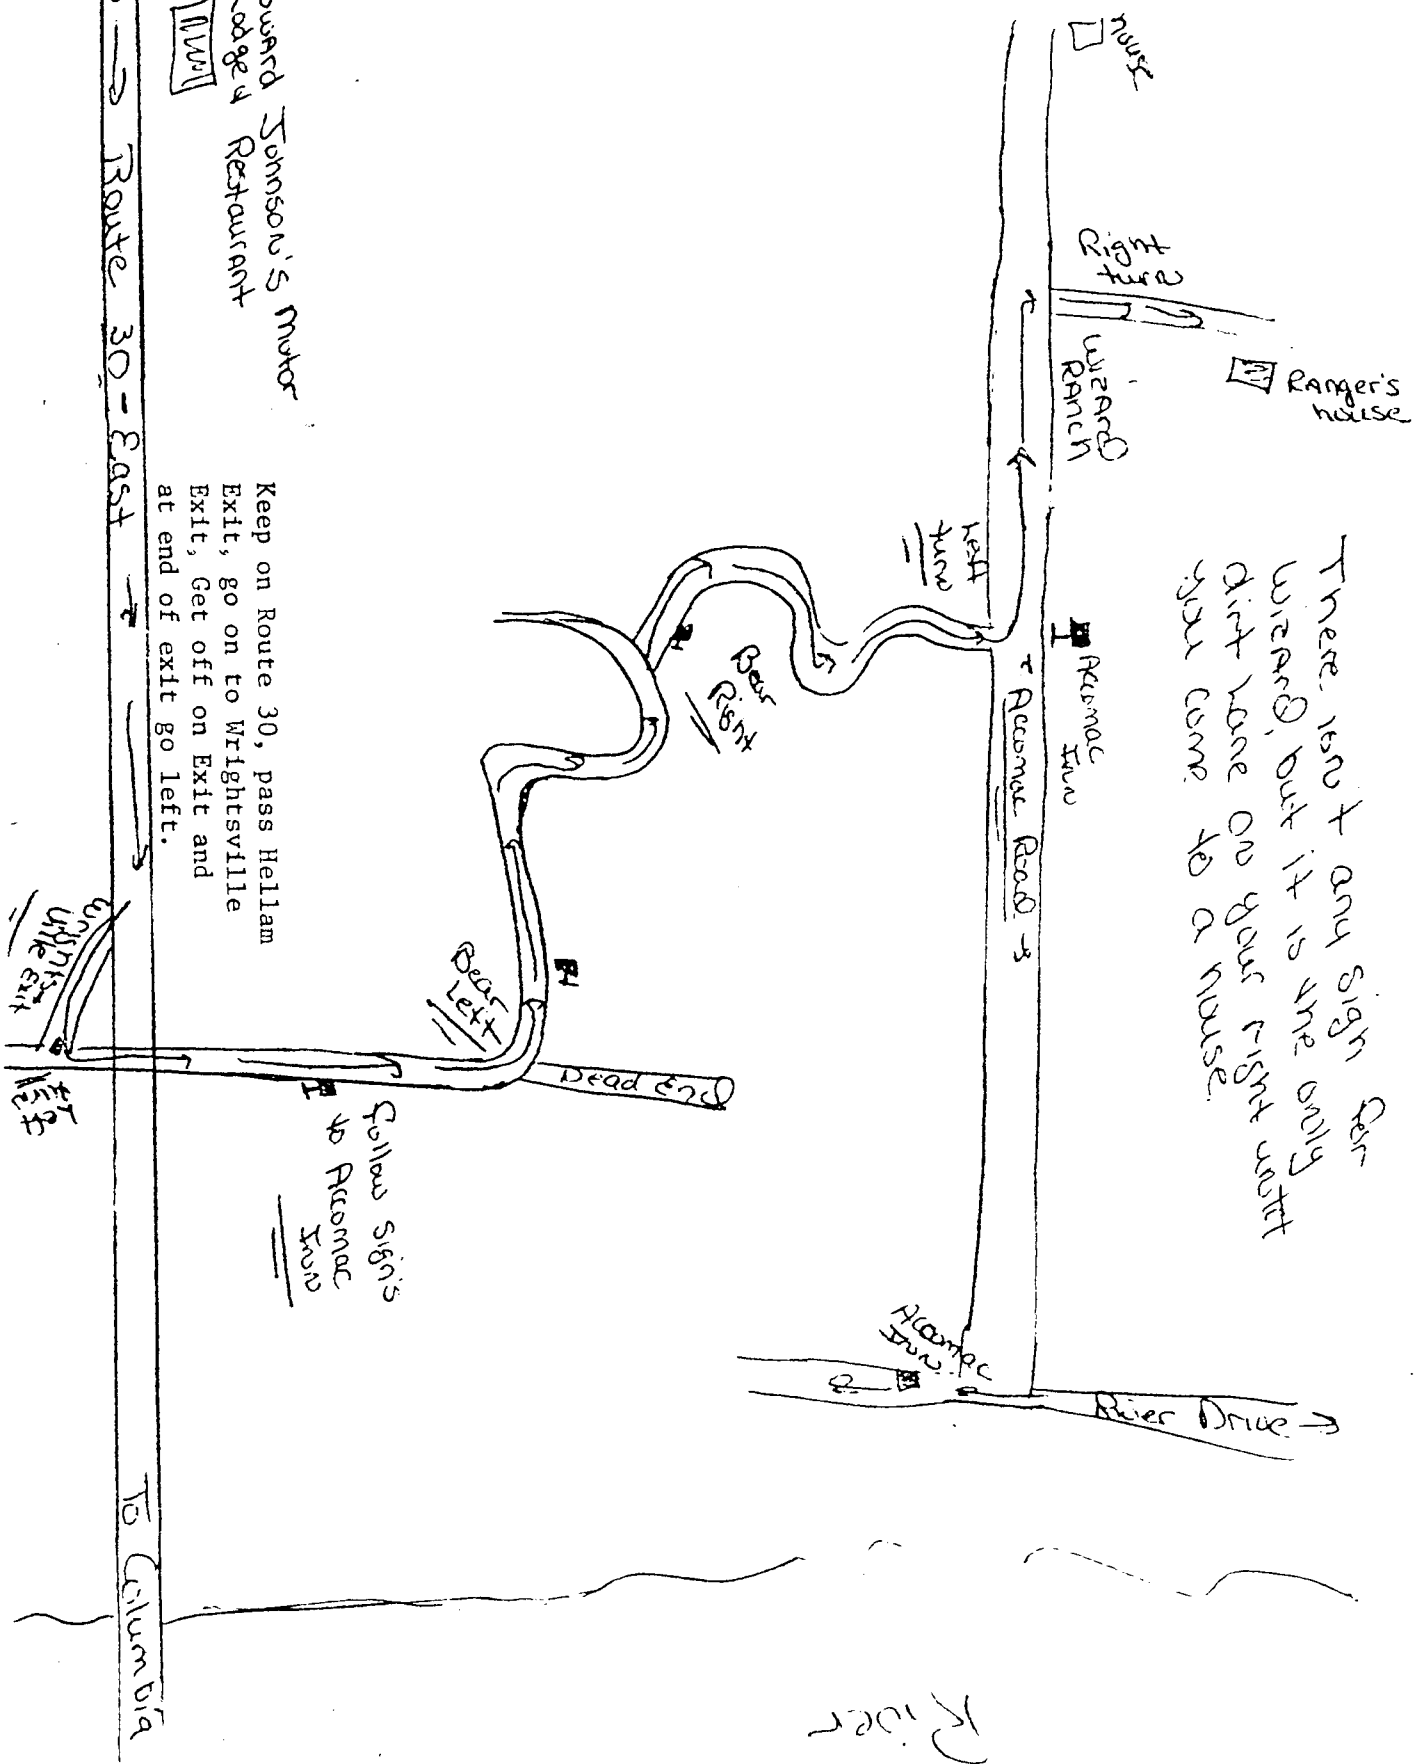

Route 83 (North)

Howard Johnson's Motor Lodge & Restaurant

Route 30 - East

Keep on Route 30, pass Hellam Exit, go on to Wrightsville Exit, Get off on Exit and at end of exit go left.

Follow signs to Peasmac Inn

To Columbia

There isn't any sign for Wizard, but it is the only dirt lane on your right until you come to a house.

River